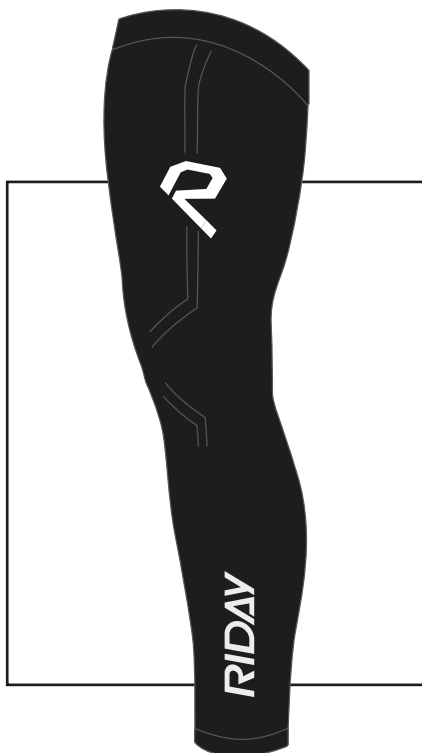

# ACCESSORIES

TECHNICAL OUTERWEAR **UNISEX**

ART. **SCL0001**

BASELAYER  
**BIKE**

**COPRIGAMBA CORTO UNISEX**  
*UNISEX SHORT COVER LEGS*

95% POLYAMIDE - 5% ELASTANE

015 BLACK

Size:  
**I-II-III-IV**

Colore:  
Colour:

ART. **LCL0001**

BASELAYER  
**BIKE**

**COPRIGAMBA LUNGO UNISEX**

*UNISEX LONG COVER LEGS*

95% POLYAMIDE - 5% ELASTANE

015 BLACK

Size:  
**I-II-III-IV**

Colore:  
Colour:

ART. **HNU0001**

BASELAYER

**BIKE + MOTORBIKE**

SCALDACOLLO MEDIUM  
WEIGHT UNISEX

**UNISEX NECK WARMER**  
**MEDIUM WEIGHT**

PULSAR: 54% POLYAMIDE - 36% POLYESTER -  
7% ELASTANE - 3% POLYPROPYLEN;  
BLACK: 90% POLYAMIDE - 7% ELASTANE -  
3% POLYPROPYLEN