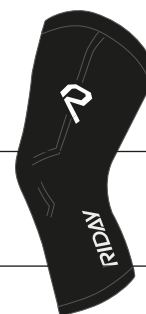

# ACCESSORIES

TECHNICAL OUTERWEAR **UNISEX**

ART. **SCL0001**

BASELAYER  
**BIKE**

**COPRIGAMBA CORTO UNISEX**  
*UNISEX SHORT COVER LEGS*

95% POLYAMIDE - 5% ELASTANE

015 BLACK

Size:  
**I-II-III-IV**

Colore:  
Colour:

ART. **LCL0001**

BASELAYER  
**BIKE**

**COPRIGAMBA LUNGO UNISEX**

*UNISEX LONG COVER LEGS*

95% POLYAMIDE - 5% ELASTANE

015 BLACK

Size:  
**I-II-III-IV**

Colore:  
Colour:

ART. **HNU0001**

BASELAYER

**BIKE + MOTORBIKE**

SCALDACOLLO MEDIUM  
WEIGHT UNISEX

**UNISEX NECK WARMER**  
**MEDIUM WEIGHT**

PULSAR: 54% POLYAMIDE - 36% POLYESTER -  
7% ELASTANE - 3% POLYPROPYLEN;  
BLACK: 90% POLYAMIDE - 7% ELASTANE -  
3% POLYPROPYLEN