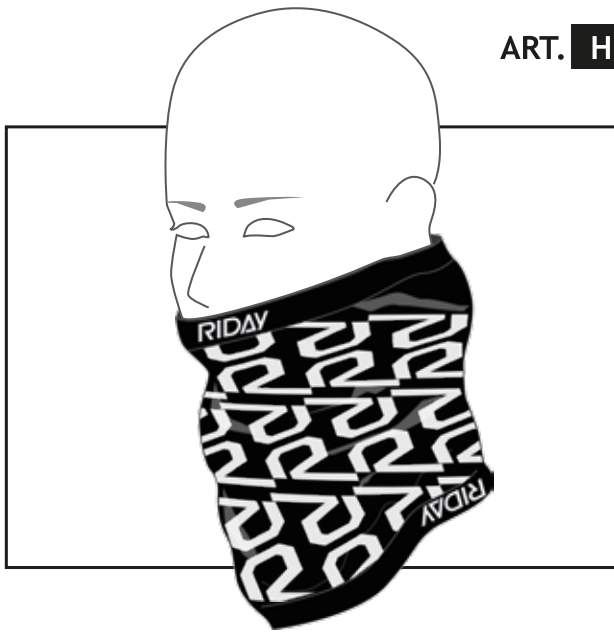

# ACCESSORIES

TECHNICAL OUTERWEAR **UNISEX**

ART. **SCL0001**

BASELAYER  
**BIKE**

**COPRIGAMBA CORTO UNISEX**  
*UNISEX SHORT COVER LEGS*

95% POLYAMIDE - 5% ELASTANE

015 BLACK

Size:  
**I-II-III-IV**

Colore:  
Colour:

ART. **LCL0001**

BASELAYER  
**BIKE**

**COPRIGAMBA LUNGO UNISEX**

*UNISEX LONG COVER LEGS*

95% POLYAMIDE - 5% ELASTANE

015 BLACK

Size:  
**I-II-III-IV**

Colore:  
Colour:

ART. **HNU0001**

BASELAYER

**BIKE + MOTORBIKE**

SCALDACOLLO MEDIUM  
WEIGHT UNISEX

**UNISEX NECK WARMER**  
**MEDIUM WEIGHT**

PULSAR: 54% POLYAMIDE - 36% POLYESTER -  
7% ELASTANE - 3% POLYPROPYLEN;  
BLACK: 90% POLYAMIDE - 7% ELASTANE -  
3% POLYPROPYLEN