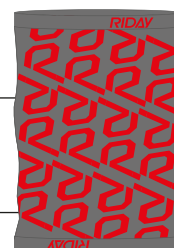

# ACCESSORIES

TECHNICAL OUTERWEAR **UNISEX**

ART. **SCL0001**

BASELAYER  
**BIKE**

**COPRIGAMBA CORTO UNISEX**  
*UNISEX SHORT COVER LEGS*

95% POLYAMIDE - 5% ELASTANE

015 BLACK

Size:  
**I-II-III-IV**

Colore:  
Colour:

ART. **LCL0001**

BASELAYER  
**BIKE**

**COPRIGAMBA LUNGO UNISEX**

*UNISEX LONG COVER LEGS*

95% POLYAMIDE - 5% ELASTANE

015 BLACK

Size:  
**I-II-III-IV**

Colore:  
Colour:

ART. **HNU0001**

BASELAYER

**BIKE + MOTORBIKE**

SCALDACOLLO MEDIUM  
WEIGHT UNISEX

**UNISEX NECK WARMER**  
**MEDIUM WEIGHT**

PULSAR: 54% POLYAMIDE - 36% POLYESTER -  
7% ELASTANE - 3% POLYPROPYLEN;  
BLACK: 90% POLYAMIDE - 7% ELASTANE -  
3% POLYPROPYLEN

010  
BLACK/SILVER

001  
MELANGE/RED

004  
BLACK/PINK

Size:  
**ONE SIZE**

Colore:  
Colour: